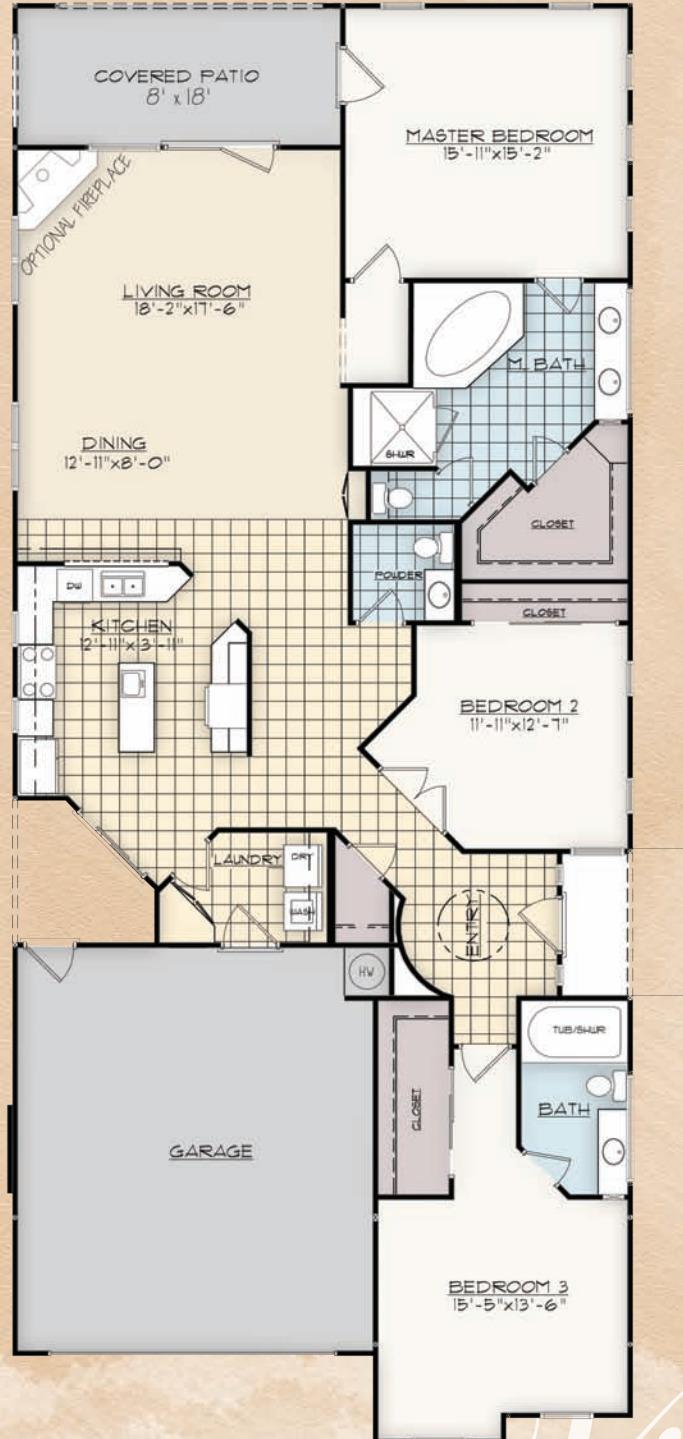

# Florence

Approximately 2029 square feet

3 Bedroom / 2.5 Bath

All dimensions and square footages are approximate.