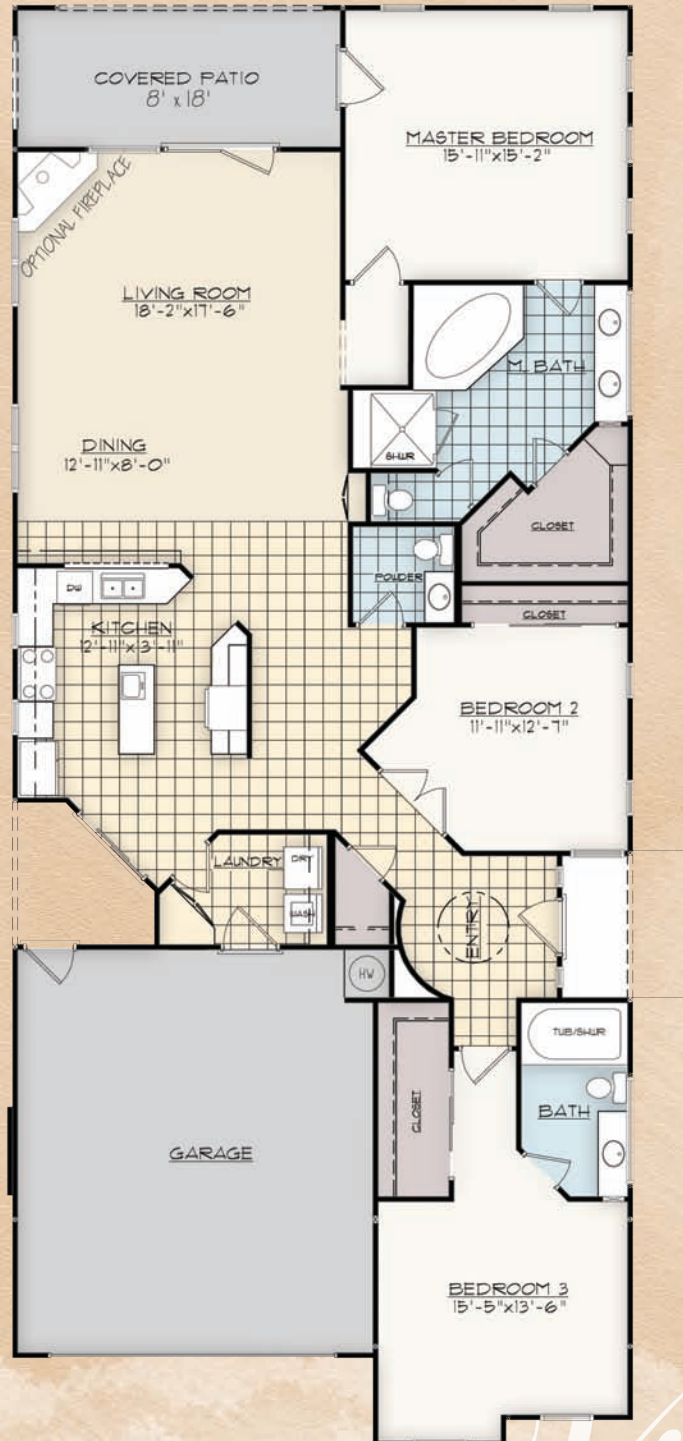

# Florence

Approximately 2029 square feet

3 Bedroom / 2.5 Bath

All dimensions and square footages are approximate.