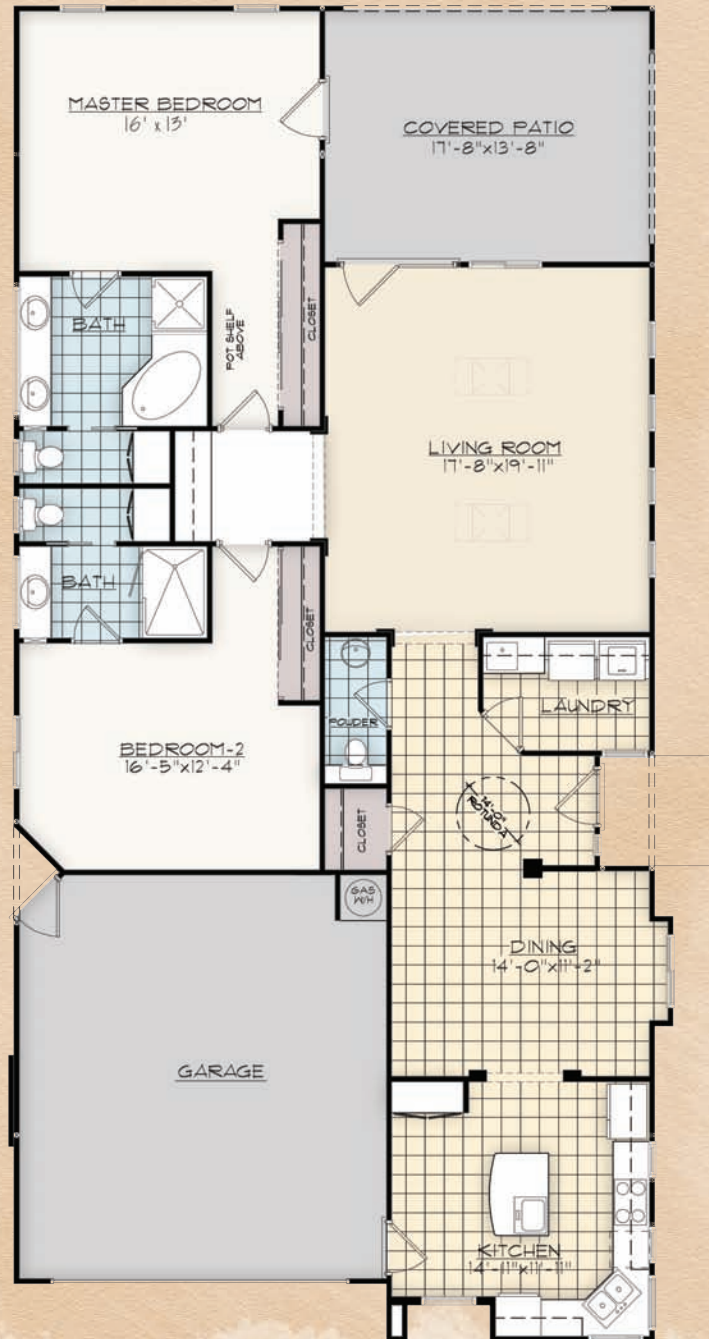

Siena

Approximately 1759 square feet

2 Bedroom / 2.5 Bath

All dimensions and square footages are approximate.

Tuscany Villas