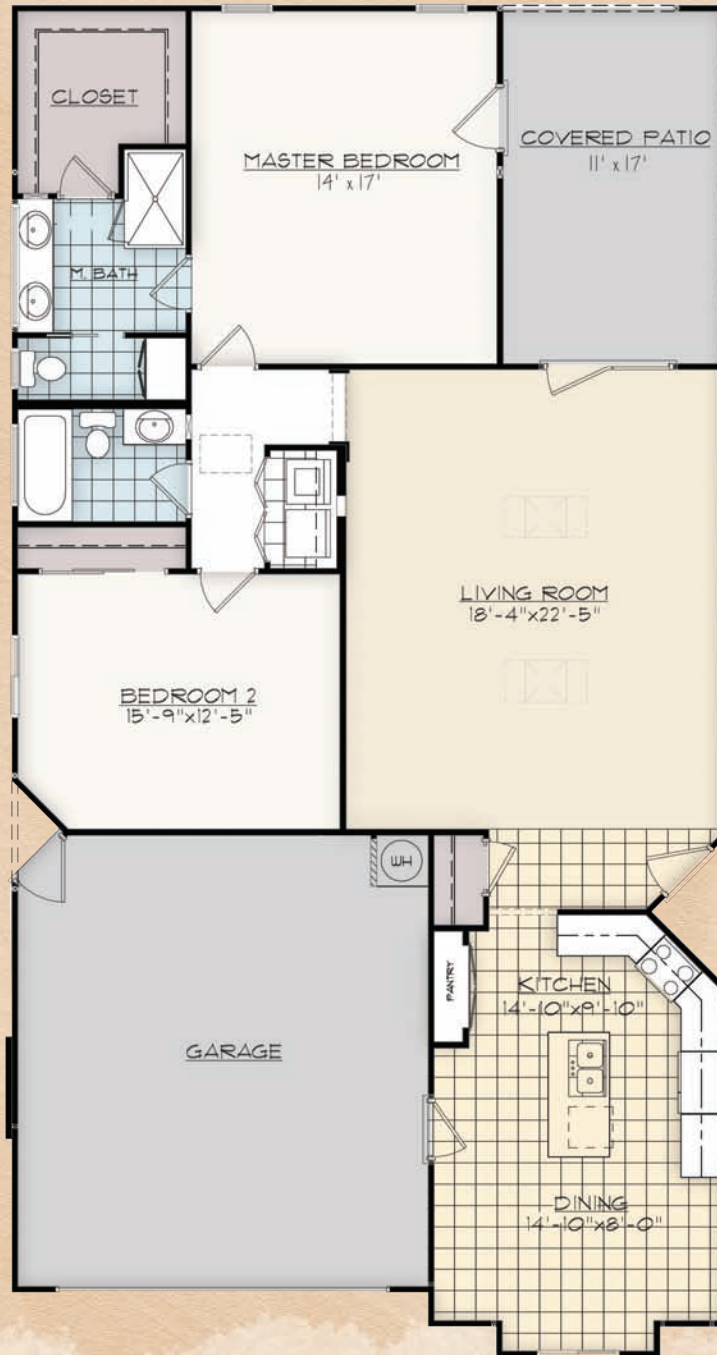

Toscana

Approximately 1571 square feet

2 Bedroom / 2 Bath

All dimensions and square footages are approximate.

Tuscany Villas